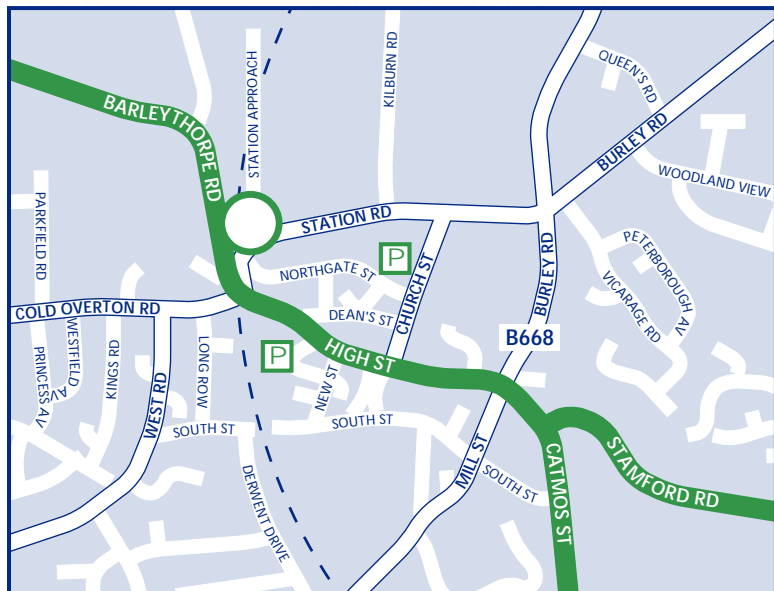

StudentForce for Sustainability

Oakham Railway Station · Station Approach · Oakham LE15 6QT

Tel: 01572 723 419

Fax: 01572 725 830

Email: sfs@studentforce.org.uk

Web: www.studentforce.org.uk

www.environmentcareers.org.uk